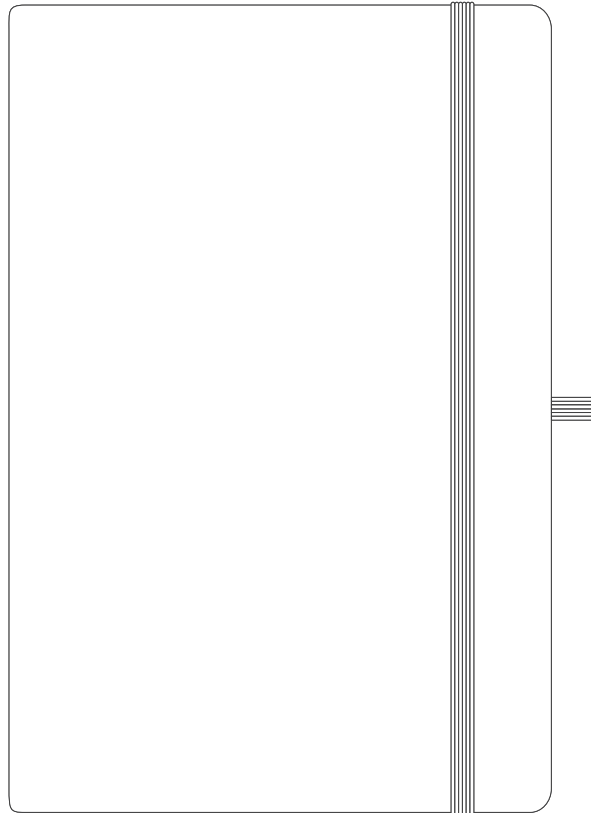

Your Ref:	Quantity:	Product Code: QS0745
Our Ref:	Version: 1	Product Colour: WHITE

PRINTING CONCERNS:**PRODUCT INFO: DUE TO THE NATURE OF THE PRODUCT THE PRINT POSITION MAY VARY BY 2 - 3 MM**

We stock this item in the following colours

**PANTONE REFERENCE(S)**
 Full Colour Printing *EDGE TO EDGE*

ARTWORK SCALE 50%

Product Image for visualisation
- colours may vary

- **CENTRED TO PRINT AREA**
- **CENTRED TO NOTEBOOK**

The dashed line is to demonstrate print area and will not appear on your printed item

To proceed, please approve visual via the online system.

ARTWORK SCALE 100%
Max print area: Edge to Edge